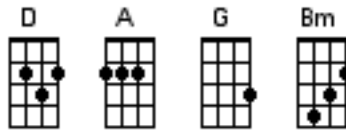

Standard:

Baritone:

170 bpm

D.../...<sup>6</sup>D... D... D. A. G...<sup>10</sup>

Well, I took a stroll on the old long walk On a day -I-ay-I-ay

D... D... D. G. D...<sup>13.5</sup>

I met a little girl and we stopped to talk On a fine soft day -I-ay

G. D... D. G. D.../...<sup>18</sup>

And I ask you, friend, what's a fella to do

Bm. A. G. D.../...<sup>21</sup>

'Cause her hair was black and her eyes were blue

G. D... D. G. D... D... Bm. A. G. D...

And I knew right then I'd be takin' a whirl 'Round the Salthill Prom with a Galway girl

And she asked me up to her flat downtown Of a fine soft day -I-ay-I-ay

G. D... D. G. D.../...<sup>49</sup>

And I ask you, friend, what's a fella to do

Bm. A. G. D.../...<sup>52</sup>

'Cause her hair was black and her eyes were blue