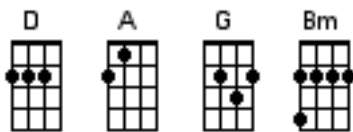

Standard:

Baritone:

170 bpm

D.../...<sup>6</sup>D... D... D. A. G...<sup>10</sup>

Well, I took a stroll on the old long walk On a day -I-ay-I-ay

D... D... D. G. D...<sup>13.5</sup>

I met a little girl and we stopped to talk On a fine soft day -I-ay

G. D... D. G. D.../...<sup>18</sup>

And I ask you, friend, what's a fella to do

Bm. A. G. D.../...<sup>21</sup>

'Cause her hair was black and her eyes were blue

G. D... D. G. D... D... Bm. A. G. D...

And I knew right then I'd be takin' a whirl 'Round the Salthill Prom with a Galway girl

And she asked me up to her flat downtown Of a fine soft day -I-ay-I-ay

G. D... D. G. D.../...<sup>49</sup>

And I ask you, friend, what's a fella to do

Bm. A. G. D.../...<sup>52</sup>

'Cause her hair was black and her eyes were blue